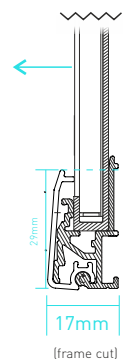

- Thickness is just 17mm
- Brightness up to 11000lx on the surface depending on size
- Low power consumption
- Wide application possibilities, from interior design to signage

TECHNICAL SPECIFICATIONS

Manufacturer	Leddex
Product name	Lumaire Click
Main material	Clear acrylic (PMMA)
Thickness	17mm
Luminous efficiency	up to 160lm/W
Colour temperature	3000K 4000K 5000K 6500 K
IP rating	IP 40
Maximum size	A0
Lifetime	> 50,000 hours
Warranty	3years
Operating temperature	-30°C ~ + 40°C
Power supply	AC / DC 12V / 24V / CC Adaptor
Working voltage	DC 12V / DC 24V / DC CC
Input voltage	AC 100 ~ 240V 50/60Hz

EASY PRINT CHANGE

PACKAGE INCLUDES

VISUAL APPEARANCE

Poster size	Visible size	External size X x Y
700x500	682x482	740x540
1000x700	982x682	1040x640
A4 297x210	279x192	279x192
A3 420x297	402x279	460x337
A2 594x420	576x402	594x420
A1 841x594	823x576	881x634
A0 1189x841	1171x823	1229x881