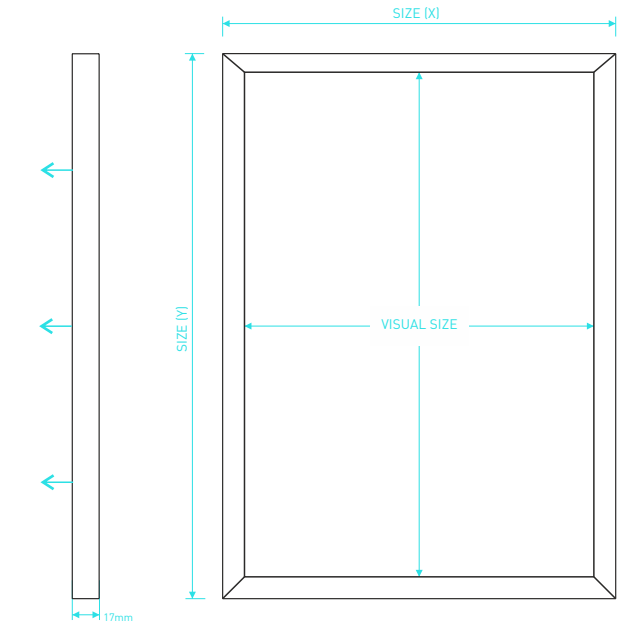

- Thickness is just 17mm
- Brightness up to 11000lx on the surface depending on size
- Low power consumption
- Wide application possibilities, from interior design to signage

TECHNICAL SPECIFICATIONS

Manufacturer	Leddex
Product name	Lumaire Click
Main material	Clear acrylic (PMMA)
Thickness	17mm
Luminous efficiency	up to 160lm/W
Colour temperature	3000K 4000K 5000K 6500 K
IP rating	IP 40
Maximum size	A0
Lifetime	> 50,000 hours
Warranty	3years
Operating temperature	-30°C ~ + 40°C
Power supply	AC / DC 12V / 24V / CC Adaptor
Working voltage	DC 12V / DC 24V / DC CC
Input voltage	AC 100 ~ 240V 50/60Hz

EASY PRINT CHANGE

PACKAGE INCLUDES

VISUAL APPEARANCE

Poster size	Visible size	External size X x Y
700x500	682x482	740x540
1000x700	982x682	1040x640
A4 297x210	279x192	279x192
A3 420x297	402x279	460x337
A2 594x420	576x402	594x420
A1 841x594	823x576	881x634
A0 1189x841	1171x823	1229x881